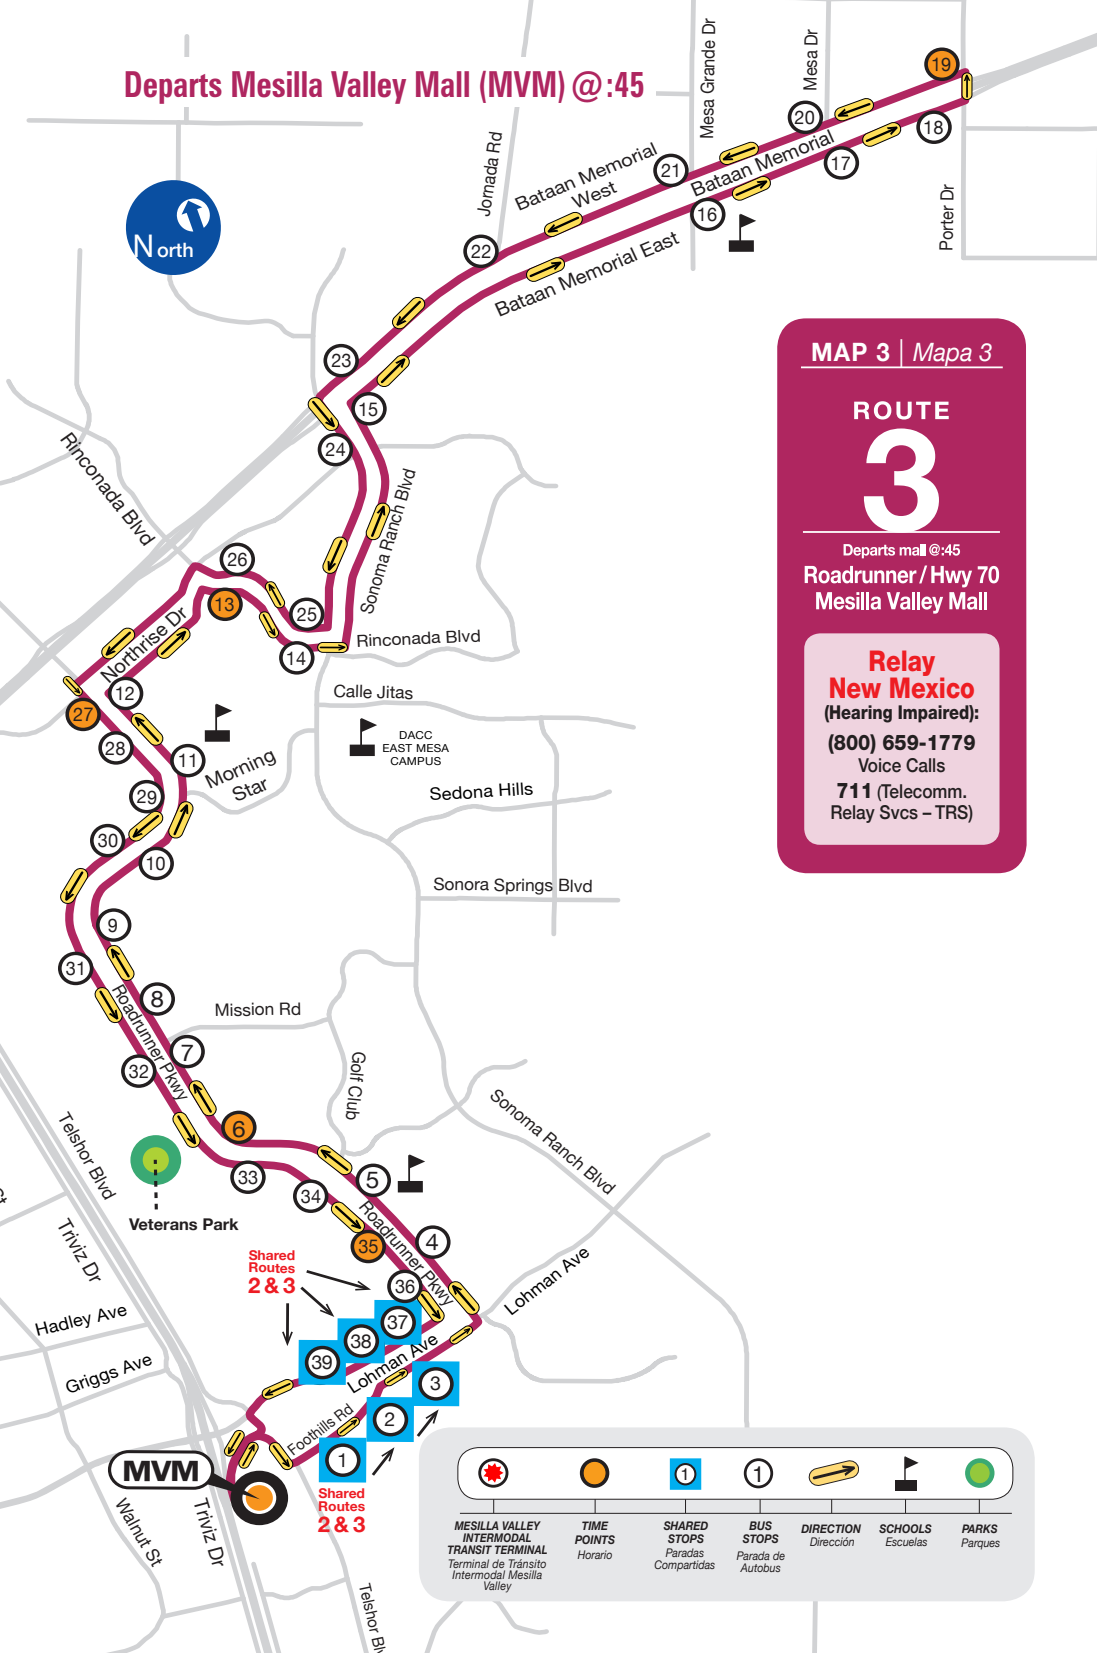

Departs Mesilla Valley Mall (MVM) @:45

MAP 3 | Mapa 3

ROUTE

3

Departs mall @:45
Roadrunner / Hwy 70
Mesilla Valley Mall

Relay
New Mexico
(Hearing Impaired):
(800) 659-1779
Voice Calls
711 (Telecomm.)
Relay Svcs - TRS

Shared Routes 2 & 3

Shared Routes 2 & 3

MESILLA VALLEY INTERMODAL TRANSIT TERMINAL Terminal de Tránsito Intermodal Mesilla Valley	TIME POINTS Horario	SHARED STOPS Paradas Compartidas	BUS STOPS Parada de Autobus	DIRECTION Dirección	SCHOOLS Escuelas	PARKS Parques