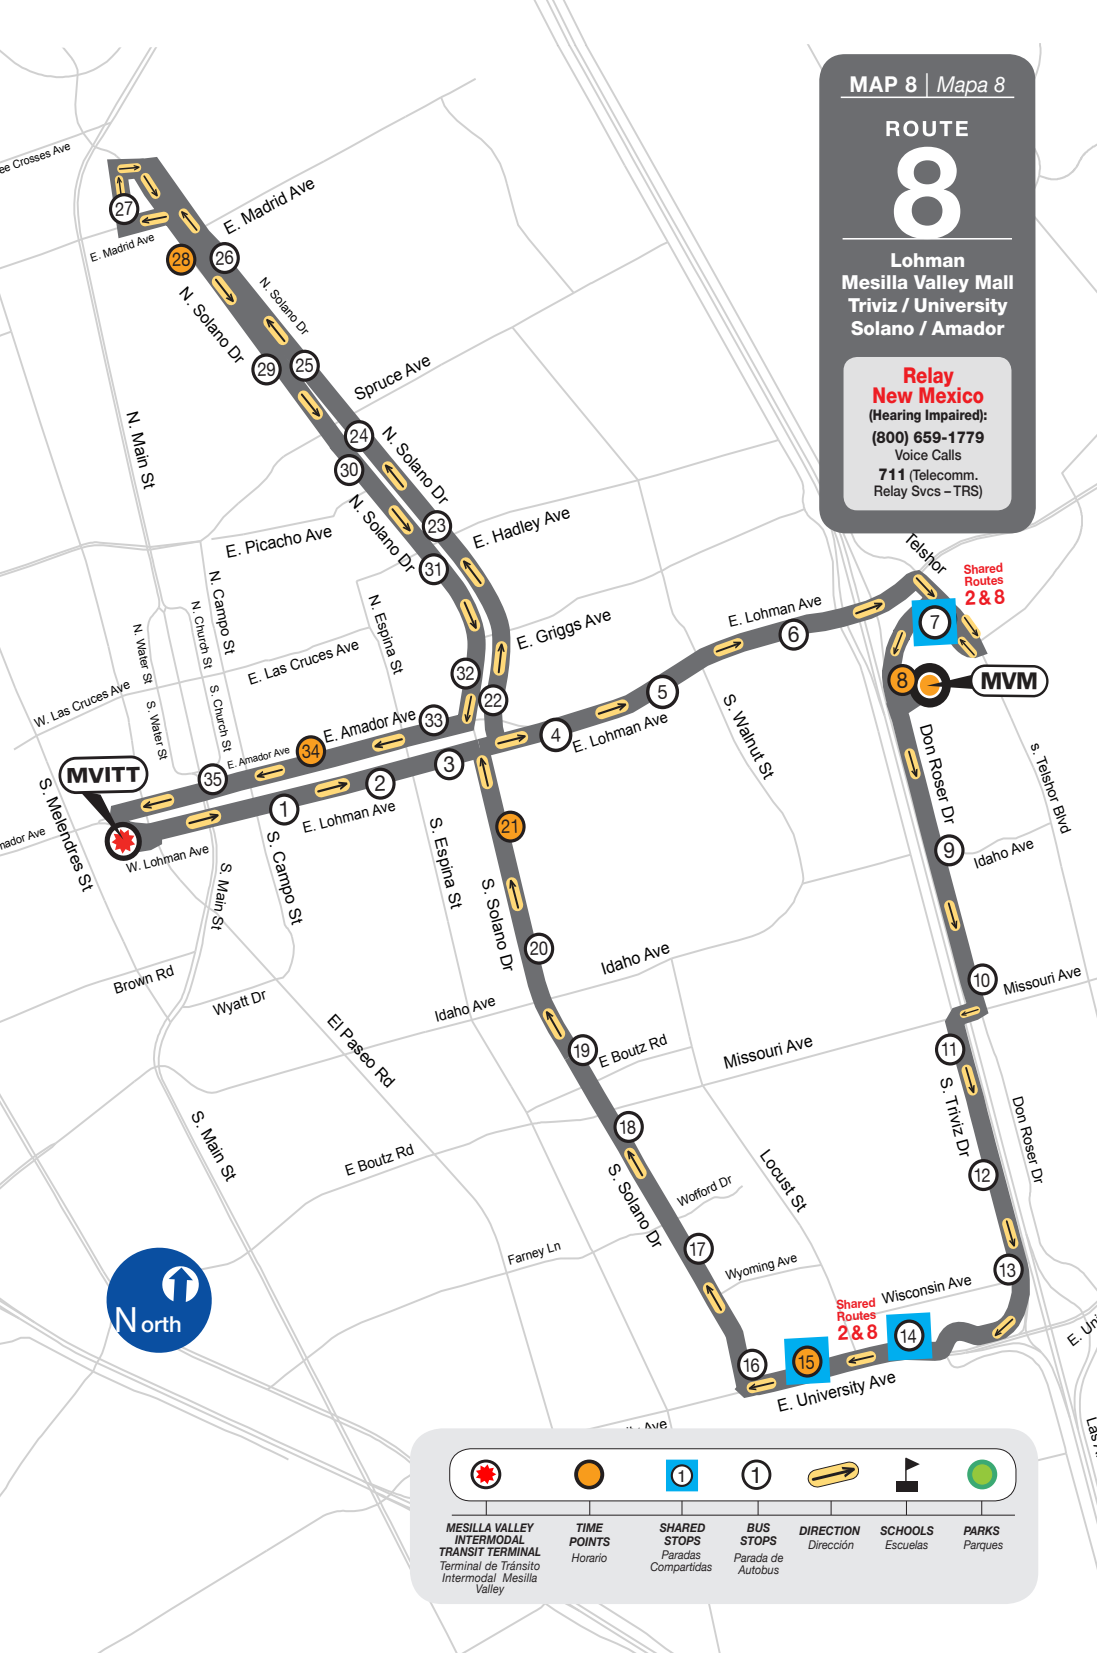

ROUTE

8

Lohman
Mesilla Valley Mall
Triviz / University
Solano / Amador

**Relay
New Mexico**

(Hearing Impaired):

(800) 659-1779

Voice Calls

711 (Telecomm.
Relay Svcs - TRS)

Shared
Routes
2 & 8

MVM

MVTT

Shared
Routes
2 & 8

MESILLA VALLEY INTERMODAL TRANSIT TERMINAL Terminal de Tránsito Intermodal Mesilla Valley	TIME POINTS Horario	SHARED STOPS Paradas Compartidas	BUS STOPS Parada de Autobus	DIRECTION Dirección	SCHOOLS Escuelas	PARKS Parques