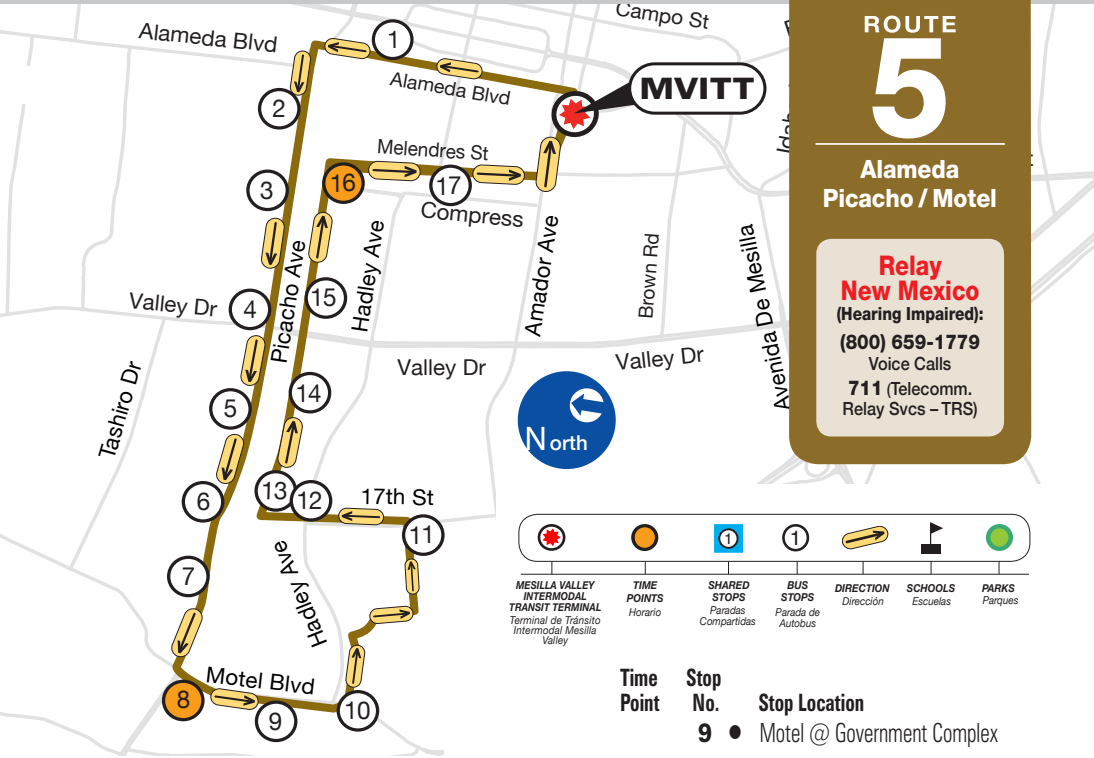

5

ROUTE 5 | Ruta 5

TIME SCHEDULE | Horario

ALAMEDA > PICACHO > MOTEL

MAP 5 | Mapa 5

ROUTE

5

Alameda
Picacho / Motel

**Relay
New Mexico**
(Hearing Impaired):
(800) 659-1779
Voice Calls
711 (Telecomm.
Relay Svcs – TRS)

Time Point	Stop No.	Stop Location
:00 :30		MVITT
	1	Alameda @ St. Andrew's Church
	2	Picacho & Raymond
	3	Picacho & Mesilla
	4	Picacho & Valley
	5	Picacho @ ABC Paint
	6	Picacho & 17th St.
	7	Picacho @ Peddler's Pavilion
:10 :40	8	Motel & Picacho Plaza