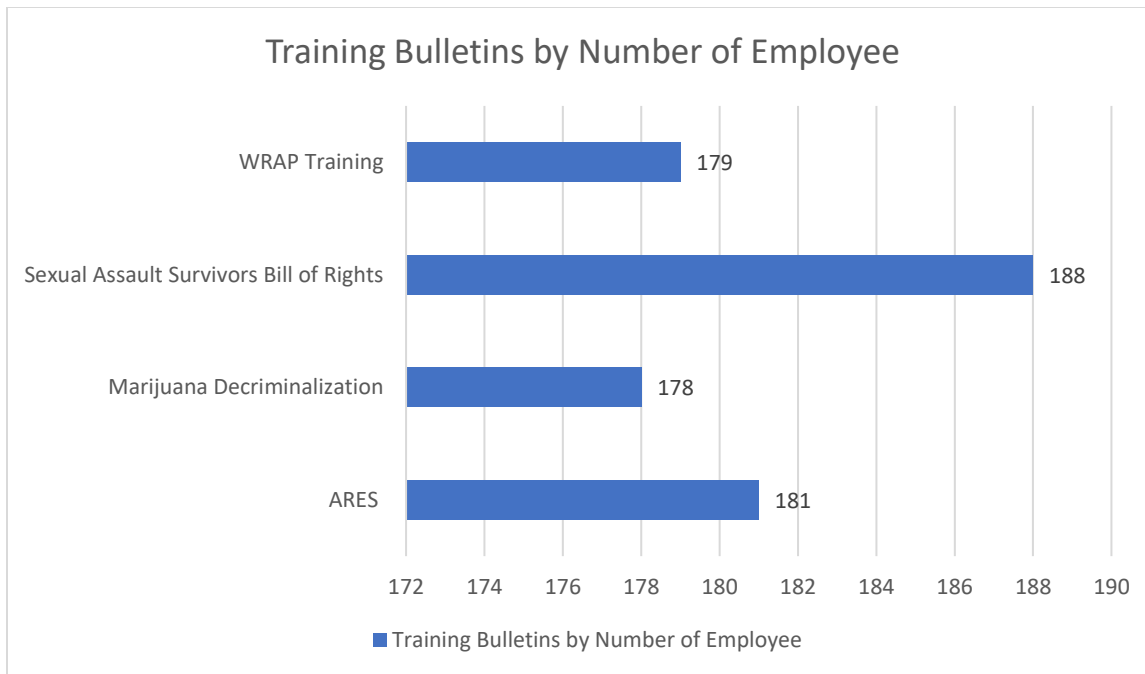

2019 LAS CRUCES POLICE DEPARTMENT TRAINING REPORT