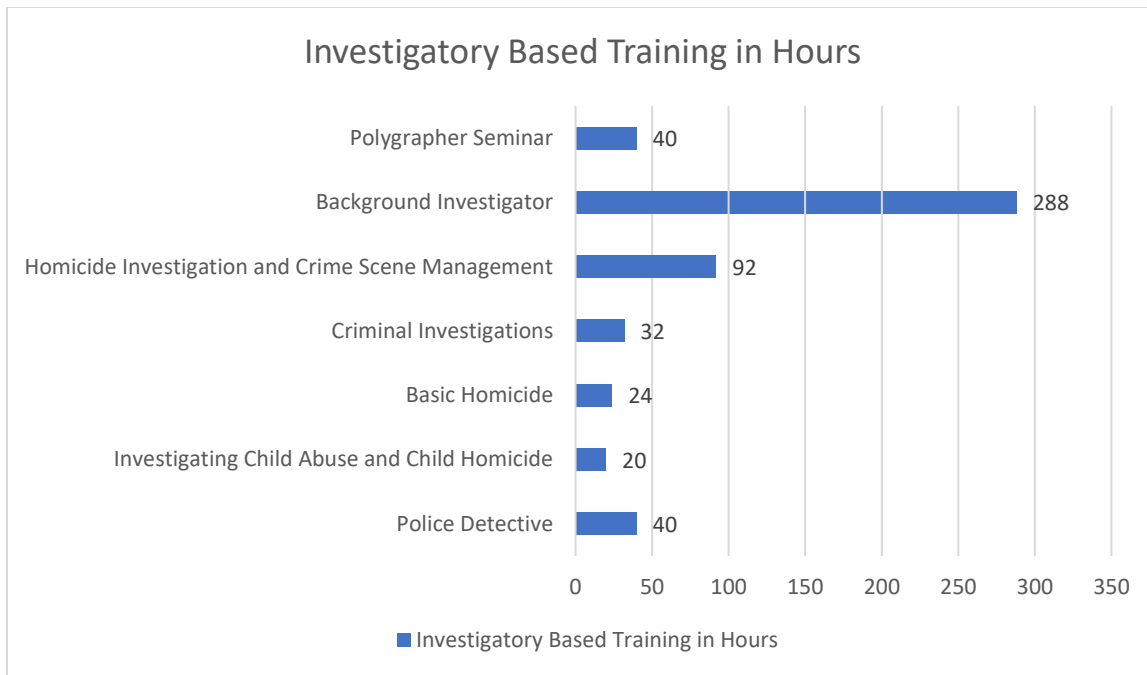

2019 LAS CRUCES POLICE DEPARTMENT TRAINING REPORT

2019 LAS CRUCES POLICE DEPARTMENT TRAINING REPORT

2019 LAS CRUCES POLICE DEPARTMENT TRAINING REPORT

2019 LAS CRUCES POLICE DEPARTMENT TRAINING REPORT

2019 LAS CRUCES POLICE DEPARTMENT TRAINING REPORT

2019 LAS CRUCES POLICE DEPARTMENT TRAINING REPORT

2019 LAS CRUCES POLICE DEPARTMENT TRAINING REPORT

2019 LAS CRUCES POLICE DEPARTMENT TRAINING REPORT

2019 LAS CRUCES POLICE DEPARTMENT TRAINING REPORT

LCPD 48th Academy Administrative Hours