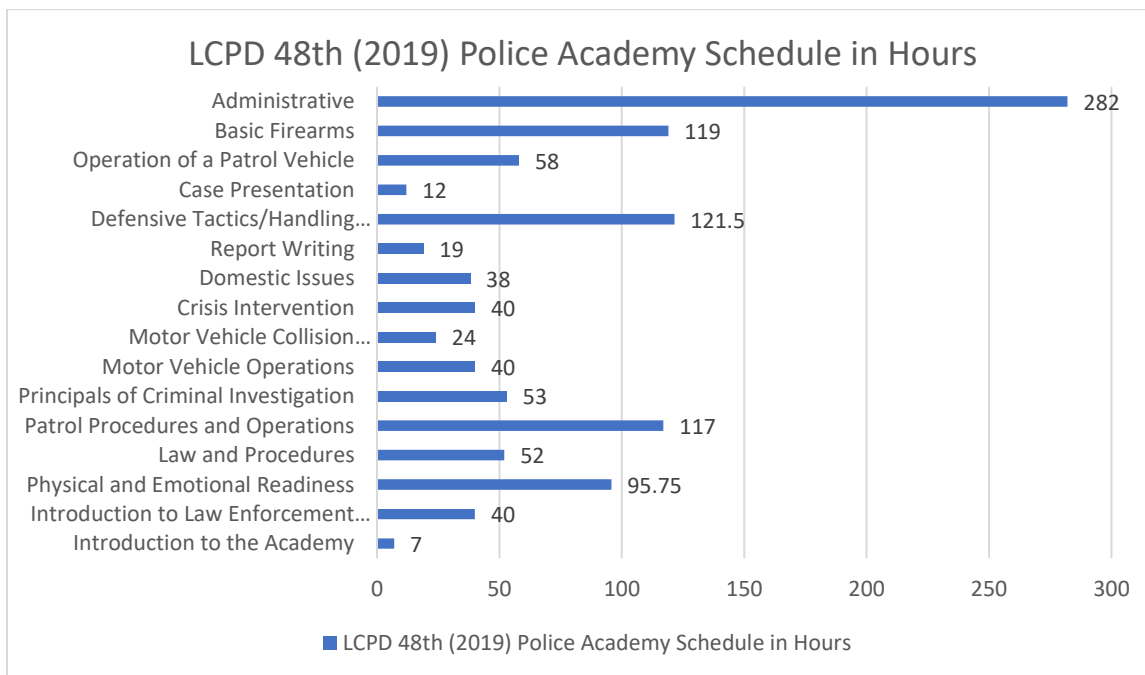

2019 LAS CRUCES POLICE DEPARTMENT TRAINING REPORT