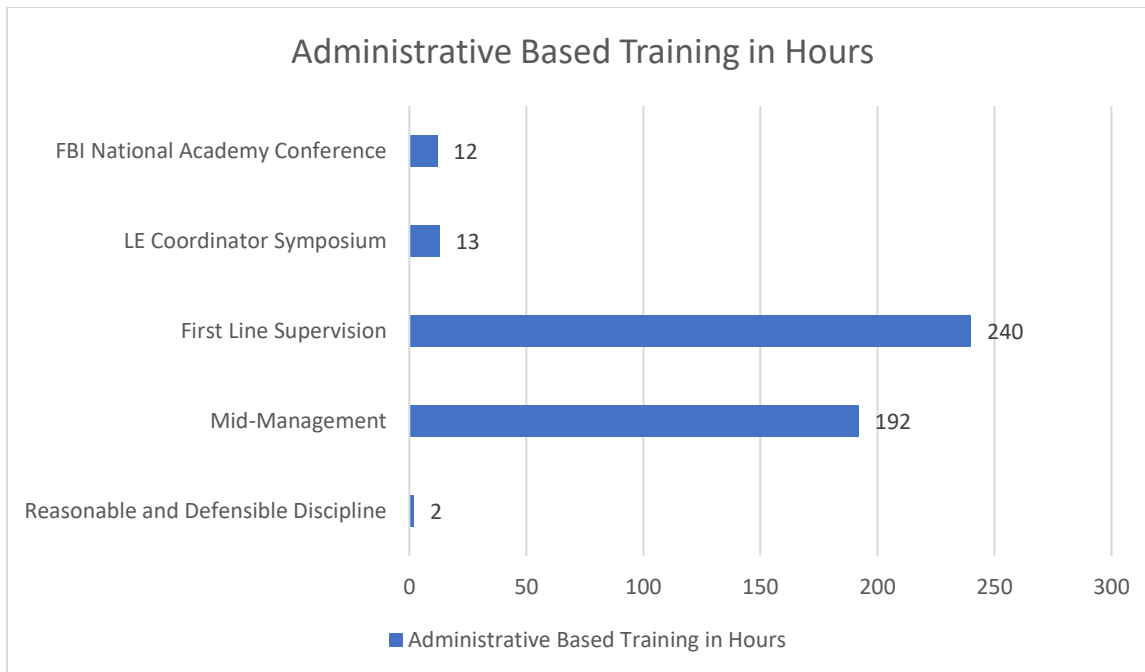

2019 LAS CRUCES POLICE DEPARTMENT TRAINING REPORT

2019 LAS CRUCES POLICE DEPARTMENT TRAINING REPORT

2019 LAS CRUCES POLICE DEPARTMENT TRAINING REPORT

2019 LAS CRUCES POLICE DEPARTMENT TRAINING REPORT

2019 LAS CRUCES POLICE DEPARTMENT TRAINING REPORT

2019 LAS CRUCES POLICE DEPARTMENT TRAINING REPORT

2019 LAS CRUCES POLICE DEPARTMENT TRAINING REPORT

2019 LAS CRUCES POLICE DEPARTMENT TRAINING REPORT

2019 LAS CRUCES POLICE DEPARTMENT TRAINING REPORT

LCPD 48th Academy Administrative Hours