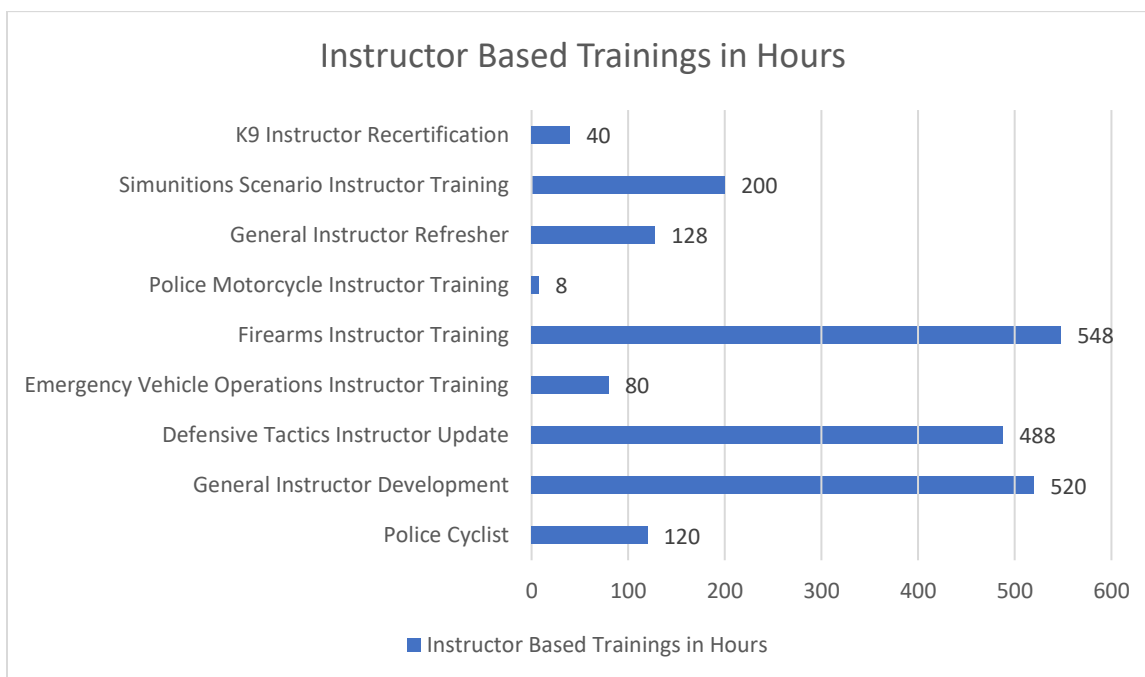

2019 LAS CRUCES POLICE DEPARTMENT TRAINING REPORT

2019 LAS CRUCES POLICE DEPARTMENT TRAINING REPORT

2019 LAS CRUCES POLICE DEPARTMENT TRAINING REPORT

2019 LAS CRUCES POLICE DEPARTMENT TRAINING REPORT

2019 LAS CRUCES POLICE DEPARTMENT TRAINING REPORT

2019 LAS CRUCES POLICE DEPARTMENT TRAINING REPORT

2019 LAS CRUCES POLICE DEPARTMENT TRAINING REPORT

2019 LAS CRUCES POLICE DEPARTMENT TRAINING REPORT

2019 LAS CRUCES POLICE DEPARTMENT TRAINING REPORT

LCPD 48th Academy Administrative Hours