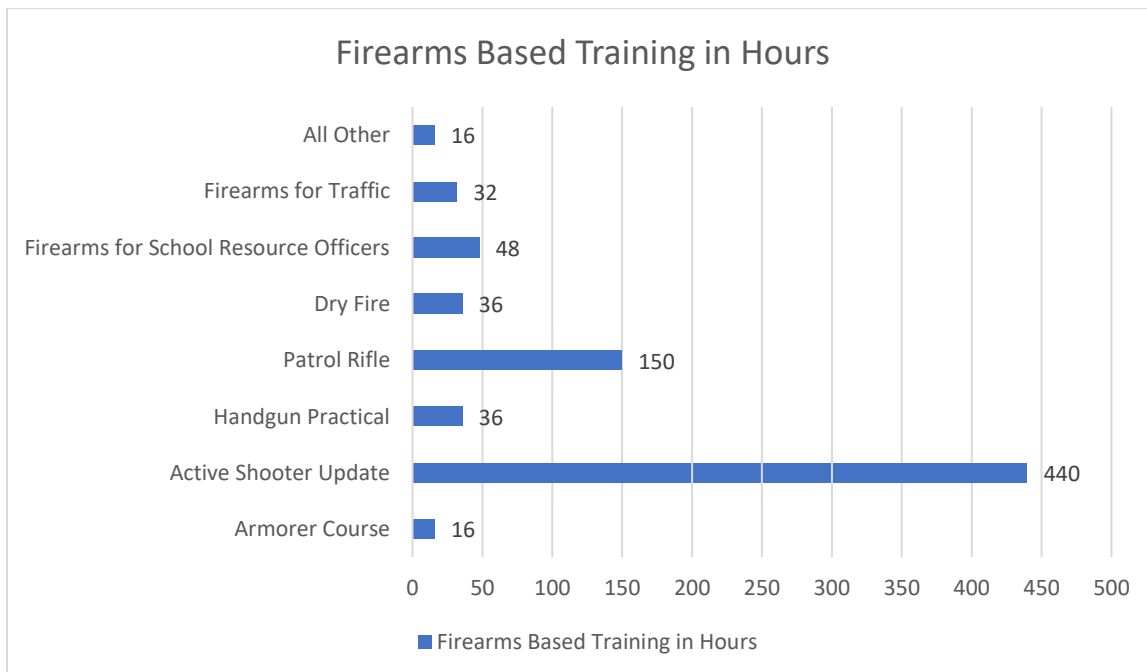

2019 LAS CRUCES POLICE DEPARTMENT TRAINING REPORT

2019 LAS CRUCES POLICE DEPARTMENT TRAINING REPORT

2019 LAS CRUCES POLICE DEPARTMENT TRAINING REPORT

2019 LAS CRUCES POLICE DEPARTMENT TRAINING REPORT

2019 LAS CRUCES POLICE DEPARTMENT TRAINING REPORT

2019 LAS CRUCES POLICE DEPARTMENT TRAINING REPORT

2019 LAS CRUCES POLICE DEPARTMENT TRAINING REPORT

2019 LAS CRUCES POLICE DEPARTMENT TRAINING REPORT

2019 LAS CRUCES POLICE DEPARTMENT TRAINING REPORT

LCPD 48th Academy Administrative Hours