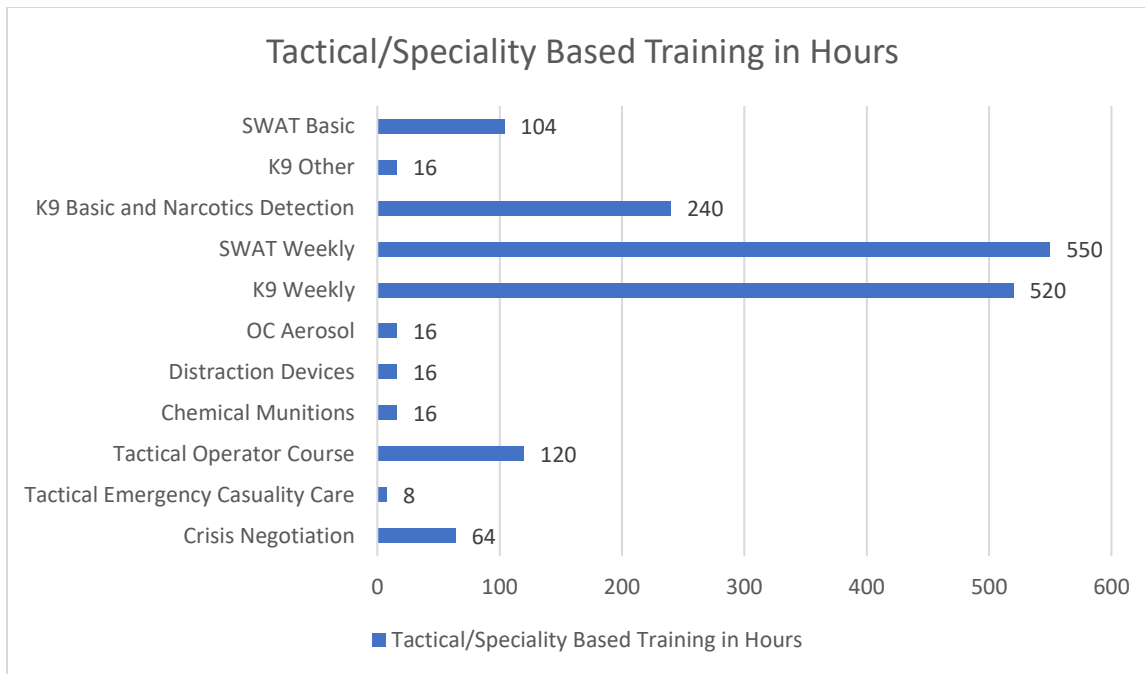

2019 LAS CRUCES POLICE DEPARTMENT TRAINING REPORT

2019 LAS CRUCES POLICE DEPARTMENT TRAINING REPORT

2019 LAS CRUCES POLICE DEPARTMENT TRAINING REPORT

2019 LAS CRUCES POLICE DEPARTMENT TRAINING REPORT

2019 LAS CRUCES POLICE DEPARTMENT TRAINING REPORT

2019 LAS CRUCES POLICE DEPARTMENT TRAINING REPORT

2019 LAS CRUCES POLICE DEPARTMENT TRAINING REPORT

2019 LAS CRUCES POLICE DEPARTMENT TRAINING REPORT

2019 LAS CRUCES POLICE DEPARTMENT TRAINING REPORT

LCPD 48th Academy Administrative Hours