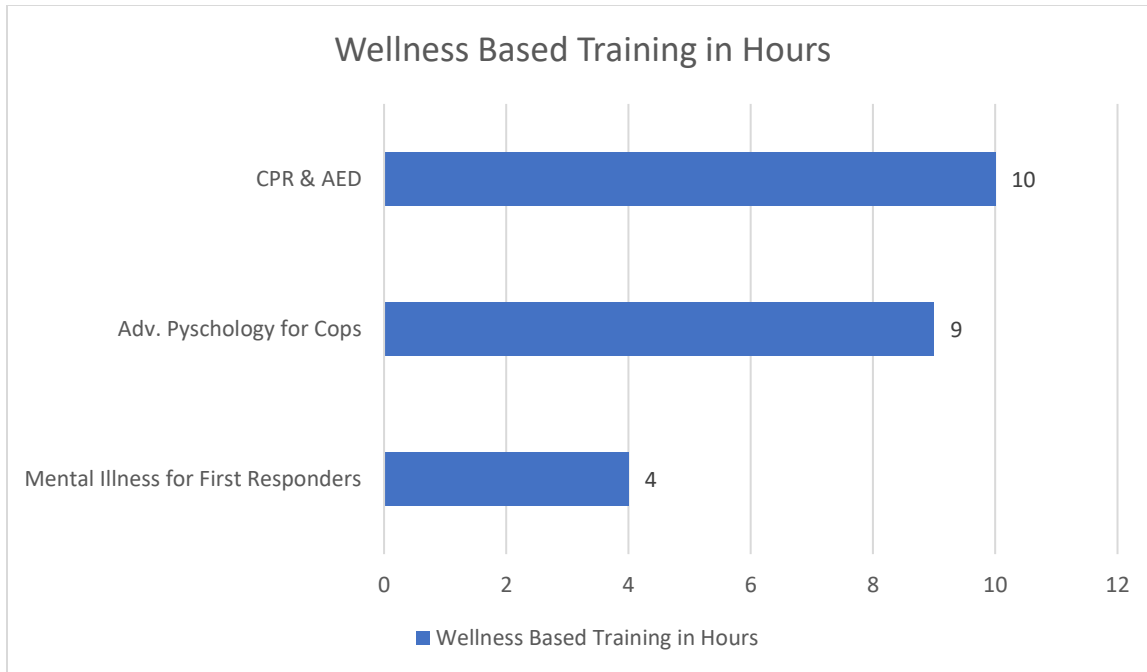

2019 LAS CRUCES POLICE DEPARTMENT TRAINING REPORT

2019 LAS CRUCES POLICE DEPARTMENT TRAINING REPORT

2019 LAS CRUCES POLICE DEPARTMENT TRAINING REPORT

2019 LAS CRUCES POLICE DEPARTMENT TRAINING REPORT

2019 LAS CRUCES POLICE DEPARTMENT TRAINING REPORT

2019 LAS CRUCES POLICE DEPARTMENT TRAINING REPORT

2019 LAS CRUCES POLICE DEPARTMENT TRAINING REPORT

2019 LAS CRUCES POLICE DEPARTMENT TRAINING REPORT

2019 LAS CRUCES POLICE DEPARTMENT TRAINING REPORT

LCPD 48th Academy Administrative Hours