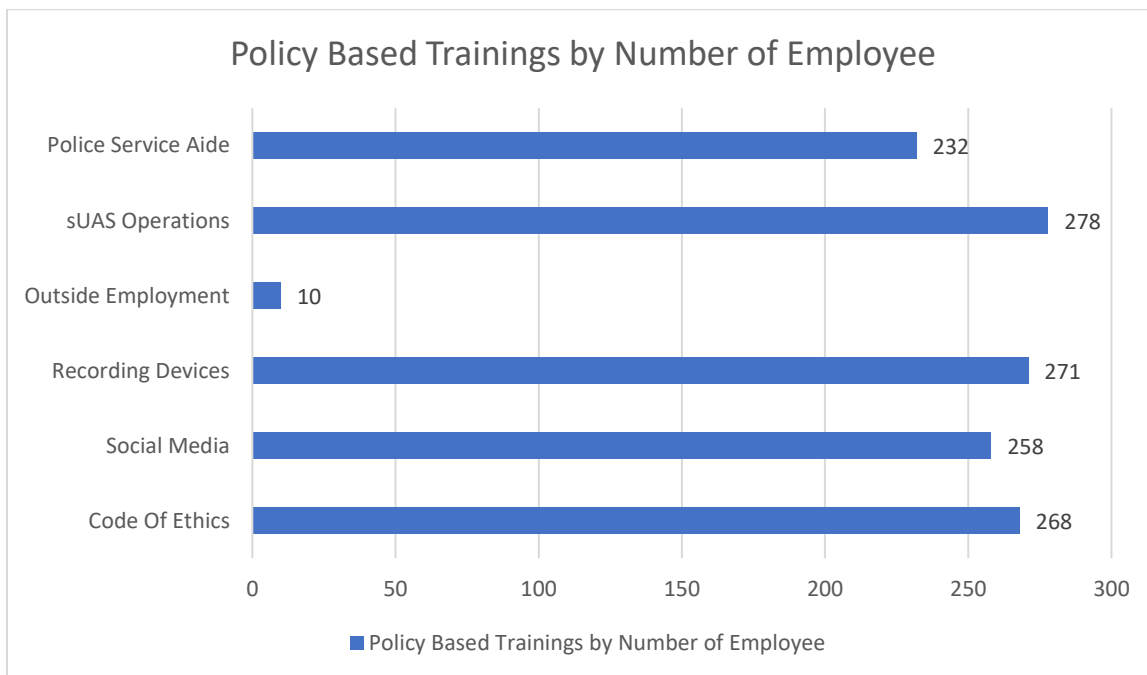

2019 LAS CRUCES POLICE DEPARTMENT TRAINING REPORT

2019 LAS CRUCES POLICE DEPARTMENT TRAINING REPORT

2019 LAS CRUCES POLICE DEPARTMENT TRAINING REPORT

2019 LAS CRUCES POLICE DEPARTMENT TRAINING REPORT

2019 LAS CRUCES POLICE DEPARTMENT TRAINING REPORT

2019 LAS CRUCES POLICE DEPARTMENT TRAINING REPORT

2019 LAS CRUCES POLICE DEPARTMENT TRAINING REPORT

2019 LAS CRUCES POLICE DEPARTMENT TRAINING REPORT

2019 LAS CRUCES POLICE DEPARTMENT TRAINING REPORT

LCPD 48th Academy Administrative Hours