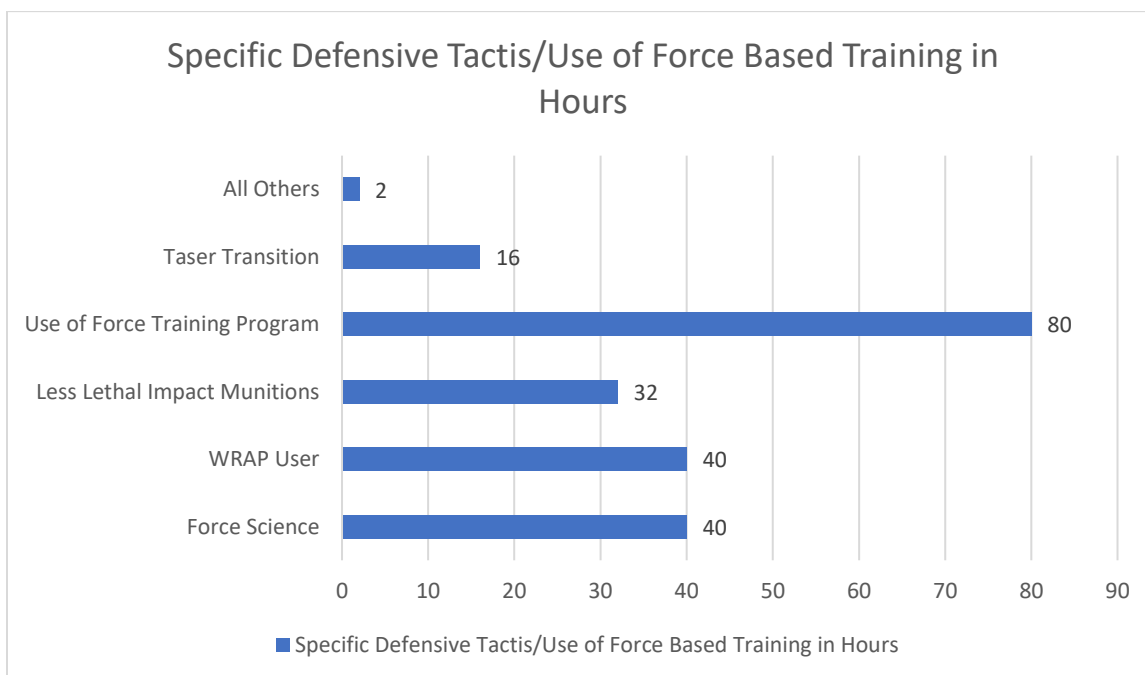

2019 LAS CRUCES POLICE DEPARTMENT TRAINING REPORT

2019 LAS CRUCES POLICE DEPARTMENT TRAINING REPORT

2019 LAS CRUCES POLICE DEPARTMENT TRAINING REPORT

2019 LAS CRUCES POLICE DEPARTMENT TRAINING REPORT

2019 LAS CRUCES POLICE DEPARTMENT TRAINING REPORT

2019 LAS CRUCES POLICE DEPARTMENT TRAINING REPORT

2019 LAS CRUCES POLICE DEPARTMENT TRAINING REPORT

2019 LAS CRUCES POLICE DEPARTMENT TRAINING REPORT

2019 LAS CRUCES POLICE DEPARTMENT TRAINING REPORT

LCPD 48th Academy Administrative Hours