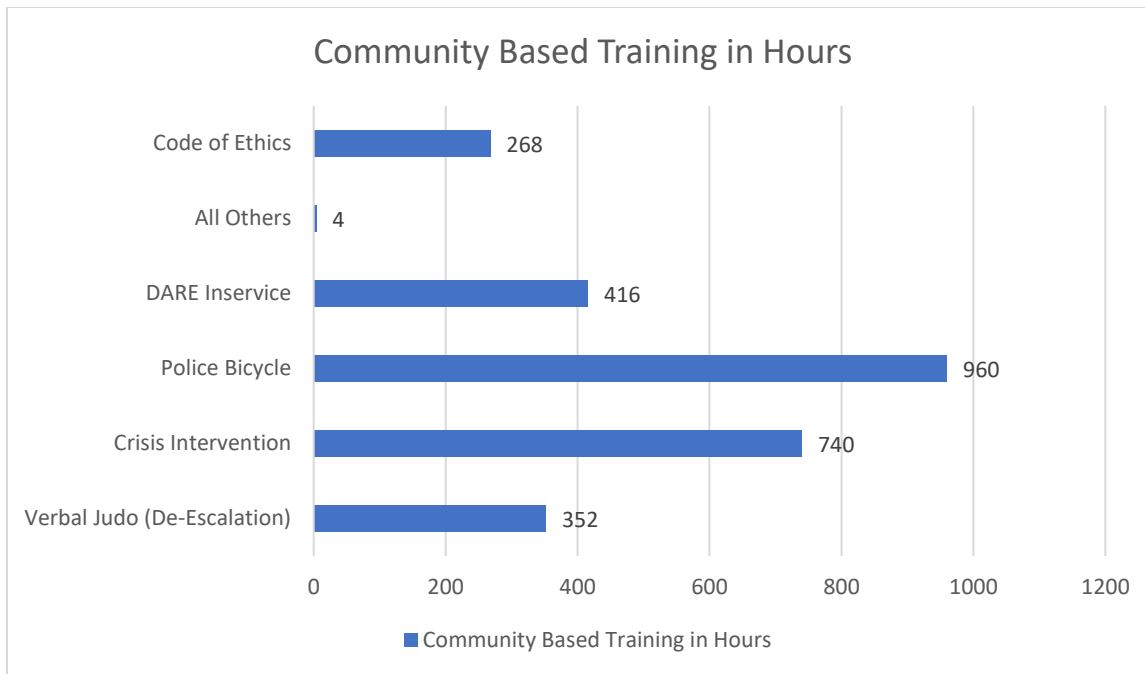

2019 LAS CRUCES POLICE DEPARTMENT TRAINING REPORT

2019 LAS CRUCES POLICE DEPARTMENT TRAINING REPORT

2019 LAS CRUCES POLICE DEPARTMENT TRAINING REPORT

2019 LAS CRUCES POLICE DEPARTMENT TRAINING REPORT

2019 LAS CRUCES POLICE DEPARTMENT TRAINING REPORT

2019 LAS CRUCES POLICE DEPARTMENT TRAINING REPORT

2019 LAS CRUCES POLICE DEPARTMENT TRAINING REPORT

2019 LAS CRUCES POLICE DEPARTMENT TRAINING REPORT

2019 LAS CRUCES POLICE DEPARTMENT TRAINING REPORT

LCPD 48th Academy Administrative Hours