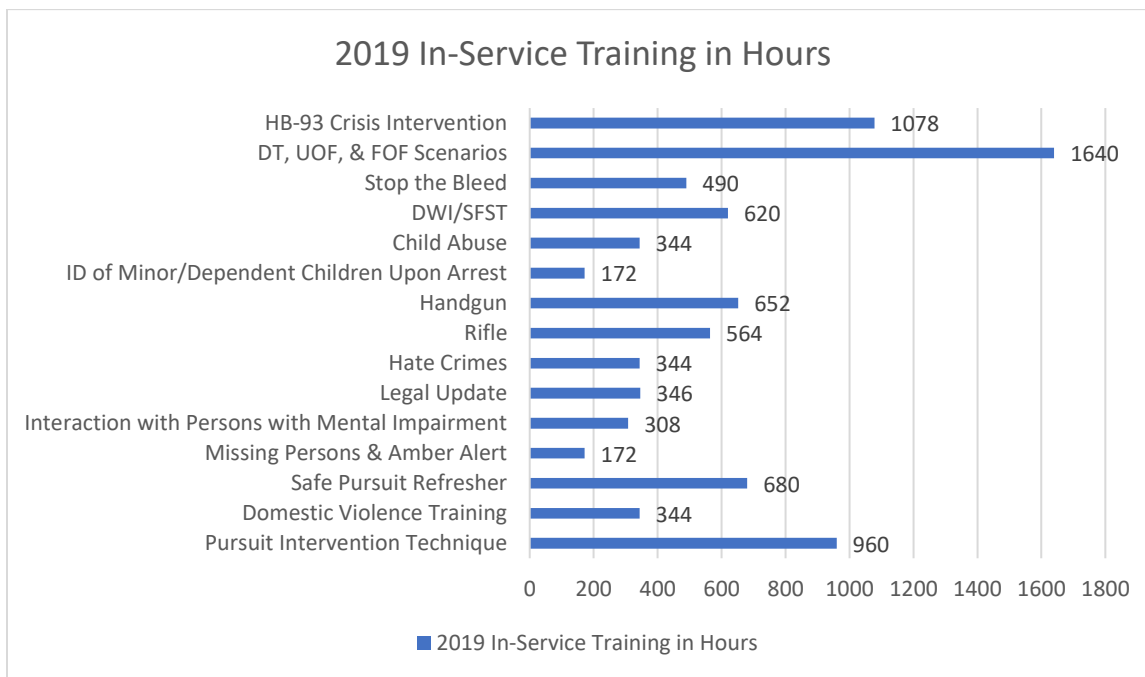

2019 LAS CRUCES POLICE DEPARTMENT TRAINING REPORT

2019 LAS CRUCES POLICE DEPARTMENT TRAINING REPORT

2019 LAS CRUCES POLICE DEPARTMENT TRAINING REPORT

2019 LAS CRUCES POLICE DEPARTMENT TRAINING REPORT

LCPD 48th Academy Administrative Hours