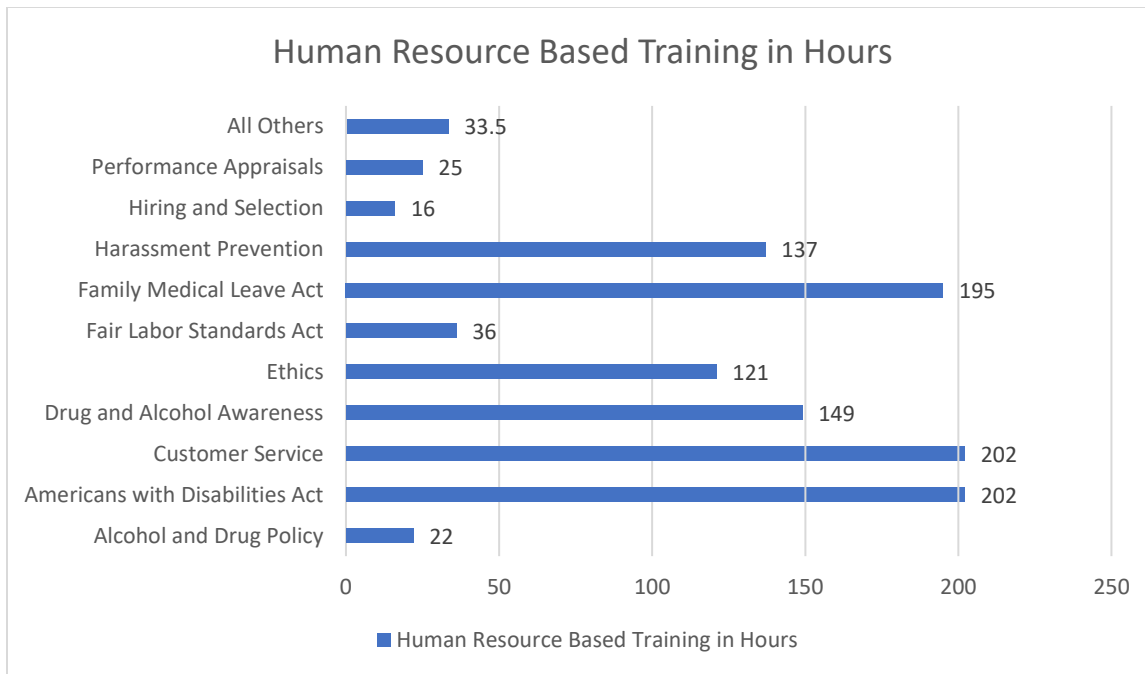

2019 LAS CRUCES POLICE DEPARTMENT TRAINING REPORT

2019 LAS CRUCES POLICE DEPARTMENT TRAINING REPORT

2019 LAS CRUCES POLICE DEPARTMENT TRAINING REPORT

2019 LAS CRUCES POLICE DEPARTMENT TRAINING REPORT

LCPD 48th Academy Administrative Hours