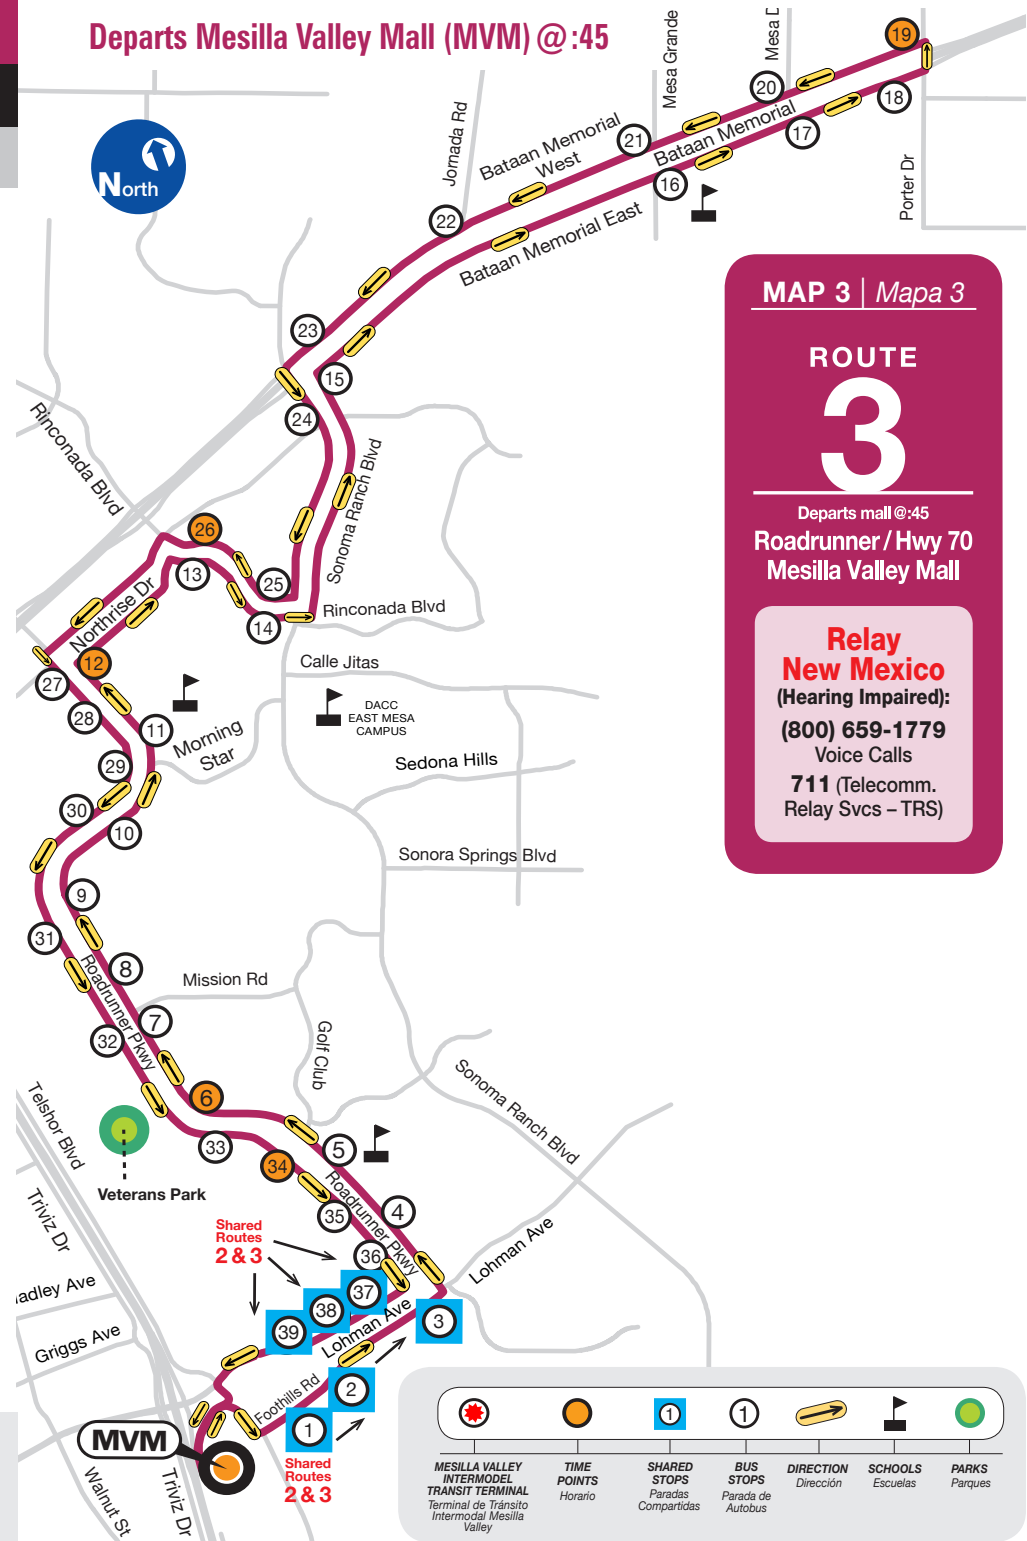

Time Point	Stop No.	Stop Location
	20 ●	Bataan West & Mesa Road
	21 ●	Bataan West & Mesa Grande
	22 ●	Bataan West & Jornada
	23 ●	Bataan West & Sonoma Ranch @ North American Moving & Storage
	24 ●	Sonoma Ranch & Northrise
	25 ●	Rinconada & Sonoma Ranch
:20	●	Rinconada across from Walmart
	27 ●	Roadrunner & Northrise
	28 ●	Roadrunner across from Cuestas Apts.
	29 ●	Roadrunner & Morning Star
	30 ●	Roadrunner & Coventry
	31 ●	Roadrunner @ Copperstone Apts.
	32 ●	Roadrunner @ Veterans Park
	33 ●	Roadrunner & Stagecoach
:30	●	Roadrunner & Golf Club
	35 ●	Roadrunner @ Golden Mesa
	36 ●	Roadrunner & Foothills / Caliches
	37 ●	Lohman & Roadrunner
	38 ●	Lohman @ Dunkin Donuts
	39 ●	Lohman across from Ross/Marshalls
:45	●	Mesilla Valley Mall (MVM)

Routing subject to change due to construction and special events. Las rutas son sujetas a cambios debido a eventos especiales o proyectos de construcción.
MAP NOT TO SCALE. Effective July 2016.
El Mapa No Esta Hecho A Escala. A partir de Julio del 2016.

SERVICE HOURS/Horas de Servicio: 6:30 am – 7:00 pm
SATURDAY/Sabado: 9:30 am – 6:00 pm
SUNDAY/Domingo: NO SERVICE/No Hay Servicio

Departs Mesilla Valley Mall (MVM) @ :45

MAP 3 | Mapa 3

ROUTE

3

Departs mall @ :45
Roadrunner / Hwy 70
Mesilla Valley Mall

Relay New Mexico
(Hearing Impaired):
(800) 659-1779
Voice Calls
711 (Telecomm. Relay Svcs – TRS)