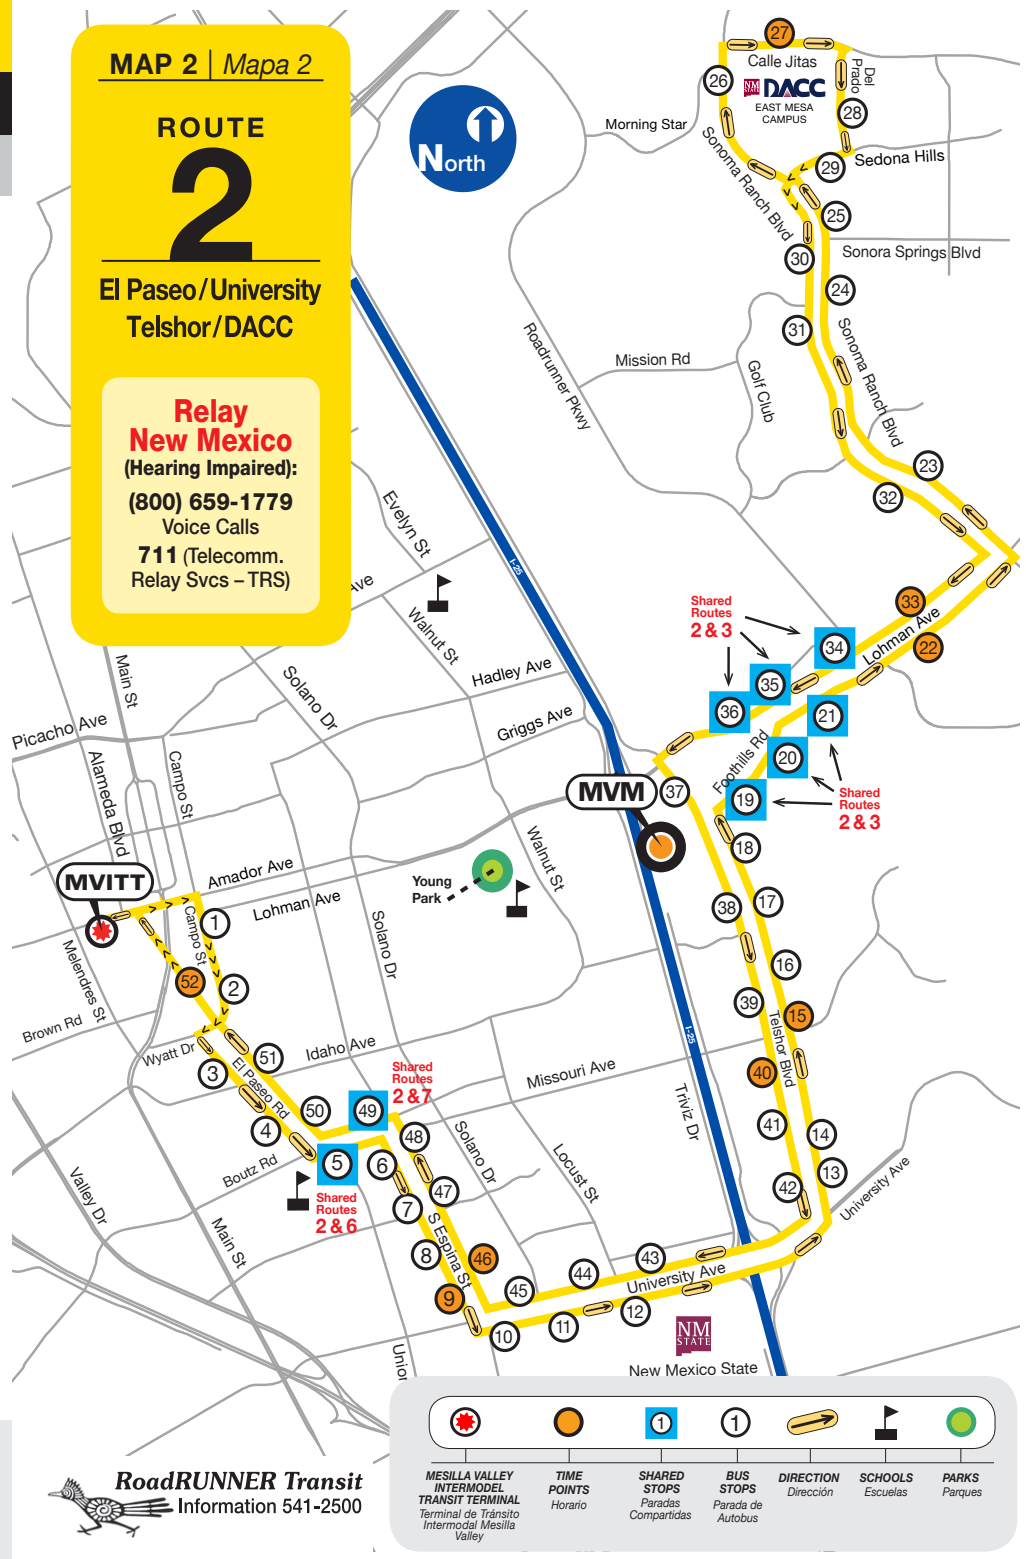

(M-F) = Route 2 stop numbers 21-33 run Monday – Friday only! No Saturday service at these stops.

ROUTE DESTINATIONS: Family Dollar, O'Reilly Auto, Wok-N-World, Boba Cafe, NMSU Music Building, NMSU Art Department, NMSU Garcia Hall, Memorial Medical Center, Good Samaritan Society, Telshor Apartments, Telshor Tower Plaza, Hotel Encanto, Dion's Pizza, Mountain View Hospital, Fire Station 8, DACC

ROUTE DESTINATIONS: Sonoma Ranch Golf Club, Mountain View Hospital, Dunkin Donuts, Mesilla Valley Mall, Celebrate, Charlotte's Fashions, Pan Am Plaza, Boba Cafe, Sonic, Albertson's, Sutherlands

SERVICE HOURS/Horas de Servicio: 6:30 am – 7:00 pm
SATURDAY/Sabado: 9:30 am – 6:00 pm
SUNDAY/Domingo: NO SERVICE/No Hay Servicio

Routing subject to change due to construction and special events.
Las rutas son sujetas a cambios debido a eventos especiales o proyectos de construcción.
MAP NOT TO SCALE. Effective July 2016.
El Mapa No Esta Hecho A Escala. A partir de Julio del 2016.

MAP 2 | Mapa 2

ROUTE 2

**El Paseo/University
Telshor/DACC**

**Relay
New Mexico
(Hearing Impaired):
(800) 659-1779
Voice Calls
711 (Telecomm.
Relay Svcs – TRS)**

RoadRUNNER Transit
Information 541-2500