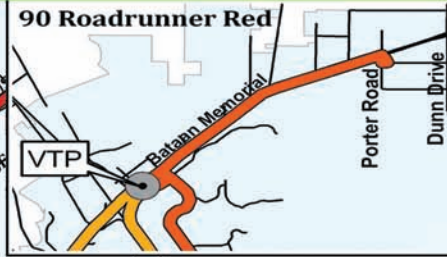

CITY WIDE ROUTE MAP - Mapa de las Rutas de la Ciudad

SU CONEXIÓN DE TRANSPORTE Your Transportation CONNECTION

- Transfer Point
- 10 Desert Orange
- 20 Sun Yellow
- 30 Aggie Crimson
- 40 Pecan Brown
- 50 Rio Grande Blue
- 60 Sky Blue
- 70 Chile Green
- 80 Cactus Green
- 90 Roadrunner Red
- Major Thoroughfare

Central Transfer Point (CTP)
Mesilla Valley Mall (MVM)
Venus Transfer Point (VTP)

On the Half Hour
 30 70 90
 On the Hour
 10 20 60

On the Half Hour:
 10 20 40 60 80
 On the Hour:
 30 50 70 80