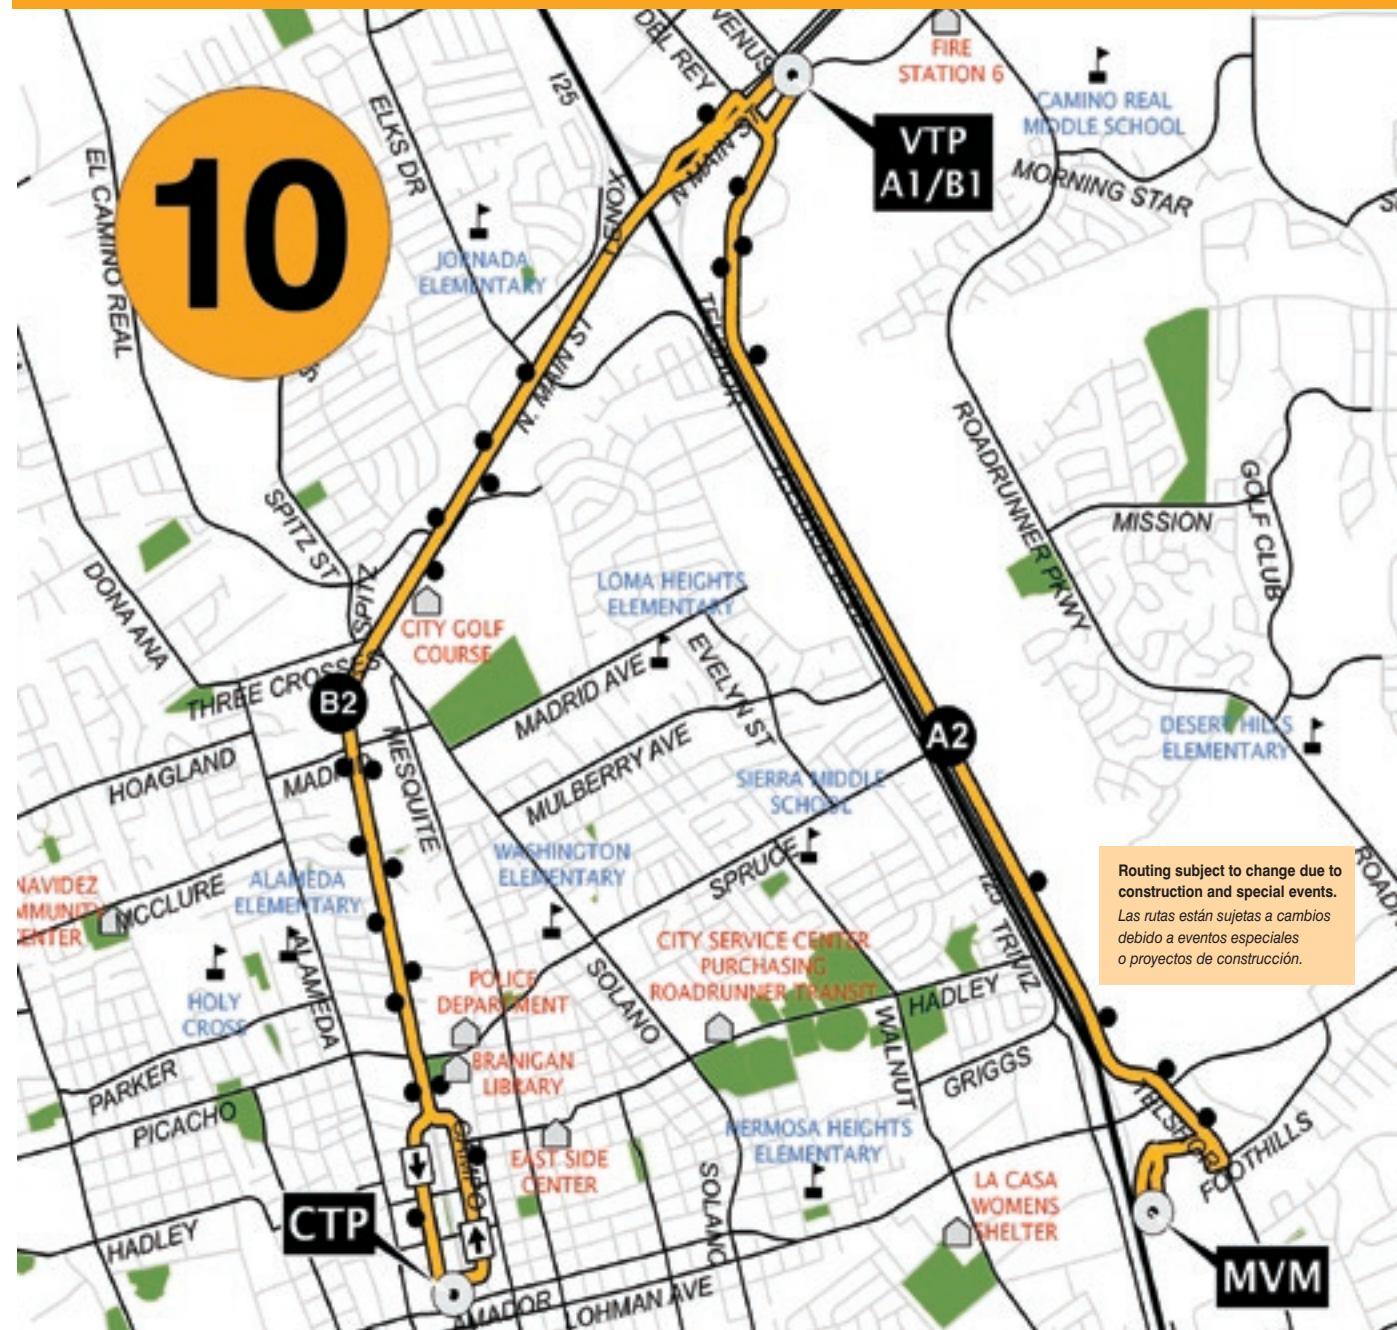

10

ROUTE TEN TIME SCHEDULE

CTP=Central Transfer Point MVM=Mesilla Valley Mall

RUTA DIEZ Horario Fijado

Route 10 - Desert Orange (Outbound)
Downtown Transfer Area ▶ Mesilla Valley Mall

Route 10 - Desert Orange (Inbound)
Mesilla Valley Mall ▶ Downtown Transfer Area

Amador Hotel	Bataan Memorial East & Venus	Telshor & Spruce	Mesilla Valley Mall	Mesilla Valley Mall	Bataan Memorial East & Venus	North Main & Action Rental	Amador Hotel
CTP	A1	A2	MVM	MVM	B1	B2	CTP
WEEKDAY							
6:30	6:40/6:45	6:50	7:00	7:00	7:10/7:15	7:20	7:30
7:30	7:40/7:45	7:50	8:00	8:00	8:10/8:15	8:20	8:30
8:30	8:40/8:45	8:50	9:00	9:00	9:10/9:15	9:20	9:30
9:30	9:40/9:45	9:50	10:00	10:00	10:10/10:15	10:20	10:30
10:30	10:40/10:45	10:50	11:00	11:00	11:10/11:15	11:20	11:30
11:30	11:40/11:45	11:50	12:00	12:00	12:10/12:15	12:20	12:30
12:30	12:40/12:45	12:50	1:00	1:00	1:10/1:15	1:20	1:30
1:30	1:40/1:45	1:50	2:00	2:00	2:10/2:15	2:20	2:30
2:30	2:40/2:45	2:50	3:00	3:00	3:10/3:15	3:20	3:30
3:30	3:40/3:45	3:50	4:00	4:00	4:10/4:15	4:20	4:30
4:30	4:40/4:45	4:50	5:00	5:00	5:10/5:15	5:20	5:30
5:30	5:40/5:45	5:50	6:00	6:00	6:10/6:15	6:20	6:30
6:30	6:40/6:45	6:50	7:00	7:00	7:10	Service Ends	
SATURDAY							
9:30	9:40/9:45	9:50	10:00	10:00	10:10/10:15	10:20	10:30
10:30	10:40/10:45	10:50	11:00	11:00	11:10/11:15	11:20	11:30
11:30	11:40/11:45	11:50	12:00	12:00	12:10/12:15	12:20	12:30
12:30	12:40/12:45	12:50	1:00	1:00	1:10/1:15	1:20	1:30
1:30	1:40/1:45	1:50	2:00	2:00	2:10/2:15	2:20	2:30
2:30	2:40/2:45	2:50	3:00	3:00	3:10/3:15	3:20	3:30
3:30	3:40/3:45	3:50	4:00	4:00	4:10/4:15	4:20	4:30
4:30	4:40/4:45	4:50	5:00	5:00	5:10/5:15	5:20	5:30
5:30	5:40/5:45	5:50	6:00	6:00	6:10/6:15	Service Ends	

ROUTE MAP MAPA DE RUTAS

BLACK DOTS INDICATE STOP LOCATIONS
Puntos negros indican lugar de paradas

Routing subject to change due to construction and special events.
Las rutas están sujetas a cambios debido a eventos especiales o proyectos de construcción.