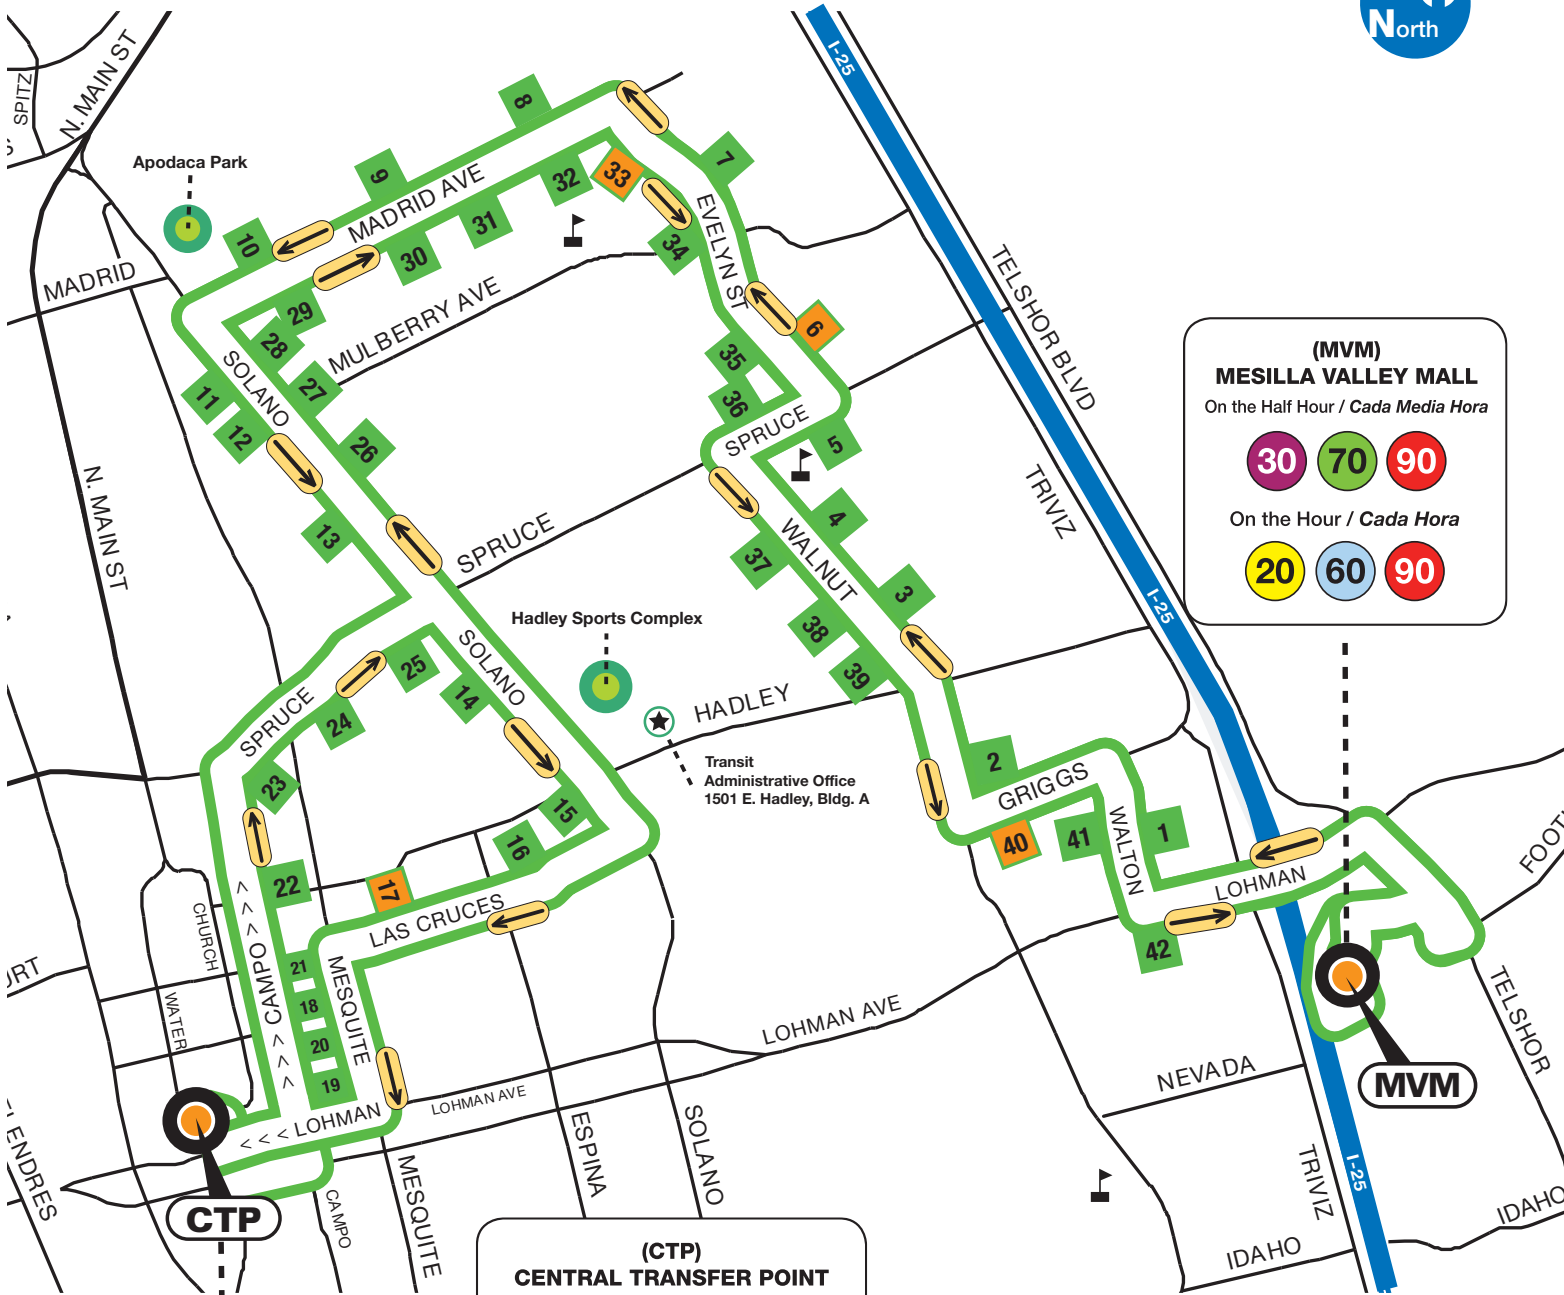

CTP=Central Transfer Point MVM=Mesilla Valley Mall

OUTBOUND: MESILLA VALLEY MALL > CTP

Time Point	Stop No.	Stop Location
:30	●	MESILLA VALLEY MALL
	1 ●	WALTON @ WALMART
	2 ●	GRIGGS @ THE ARC (WALNUT STREET)
	3 ●	WALNUT & DEFIANCE
	4 ●	WALNUT & CAPITAN
:40	5 ●	SPRUCE @ SIERRA MIDDLE SCHOOL
	6 ■	EVELYN & POPLAR
	7 ●	EVELYN & PHYLLIS
	8 ●	MADRID @ MARGARET
	9 ●	MADRID @ ALPHA SCHOOL
	10 ●	MADRID @ APODACA PARK
	11 ●	SOLANO & OASIS
	12 ●	SOLANO & MULBERRY
	13 ●	SOLANO & JUNIPER
	14 ●	SOLANO & PINON (FITNESS ACADEMY)
:50	15 ●	SOLANO & COURT
	16 ●	LAS CRUCES @ ST GENEVIEVE PARISH
	17 ■	LAS CRUCES @ TORNILLO
	18 ●	MESQUITE @ KLEIN PARK
	19 ●	AMADOR @ COMM FIRST BANK
:00	●	CENTRAL TRANSFER POINT

ROUTE DESTINATIONS: Walmart, The ARC, Sierra Middle School, Fitness Academy, St. Genevieve Parish, East Side Community Center, McDonalds

INBOUND: CTP > MESILLA VALLEY MALL

Time Point	Stop No.	Stop Location
:00	●	CENTRAL TRANSFER POINT
	20 ●	CAMPO & MAY
:10	21 ●	CAMPO & LAS CRUCES
	22 ●	CAMPO & HADLEY
	23 ●	CAMPO & SPRUCE
	24 ●	SPRUCE & TORNILLO (FIELDER MEMORIAL)
	25 ●	SPRUCE & VIRGINIA
	26 ●	SOLANO & JUNIPER (ACROSS WASH ELEM)
	27 ●	SOLANO & MULBERRY
	28 ●	SOLANO & OASIS
	29 ●	MADRID @ U-STORE-IT
	30 ●	MADRID @ CHINESE PHOENIX REST
	31 ●	MADRID AND ALTA TIERRA APTS
	32 ●	MADRID & DEBRA (LOMA HEIGHTS ELEM SCHOOL)
	33 ■	EVELYN @ CORNER OF MADRID
	34 ●	EVELYN & PENNY
	35 ●	EVELYN & POPLAR
	36 ●	SPRUCE @ SIERRA MIDDLE SCHOOL
	37 ●	WALNUT & CAPITAN
	38 ●	WALNUT & DEFIANCE
	39 ●	WALNUT & MCRAE
:20	40 ■	GRIGGS @ THE ARC
	41 ●	WALTON @ URGENT CARE (ACROSS WALMART)
:30	42 ●	LOHMAN @ MCDONALDS
	●	MESILLA VALLEY MALL

ROUTE DESTINATIONS: Fielder Memorial, Apodaca Ball Field, Loma Heights Elementary School, Sierra Middle School, Urgent Care, McDonalds

SERVICE HOURS / Horas de Servicio: 6:30 am – 7:00 pm
SATURDAY / Sabado: 9:30 am – 6:00 pm
SUNDAY / Domingo: NO SERVICE / No Hay Servicio