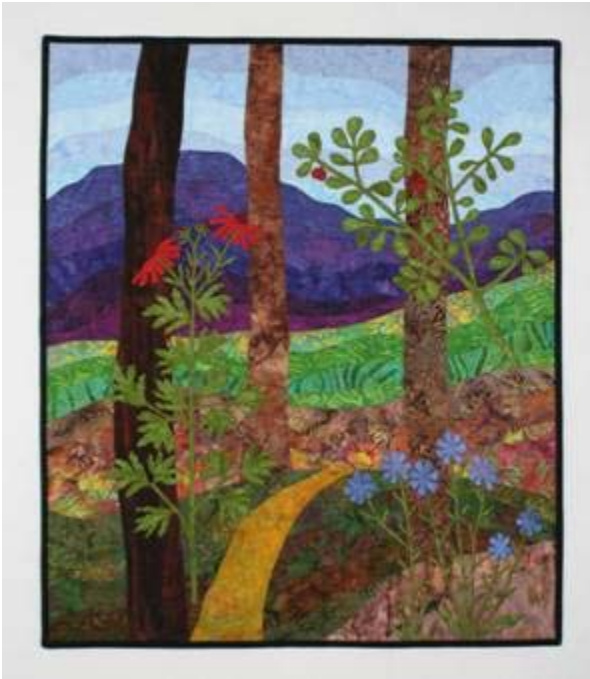

For Immediate Release

Contact: Mary Kay Shannon, Branigan Cultural Center, mkshannon@las-cruces.org,
575-541-2219

“Finding Solace” Art Quilt Exhibit at Branigan Cultural Center

Las Cruces, NM –“Finding Solace,” an exhibit of contemporary art quilts from New Mexico Art Quilters, will open at Branigan Cultural Center on Friday, April 2, 2010 during the First Friday Ramble from 5 to 7 p.m. The quilts will remain on display through Saturday May 1st.

Quilters across New Mexico were invited to submit art quilts that expressed their personal interpretation of solace. All entries are original works of art. Artists from Santa Fe to Las Cruces responded and twenty-one quilts were selected for the exhibit.

Solace in the Trees #3 by Cheryl Fitzgerald