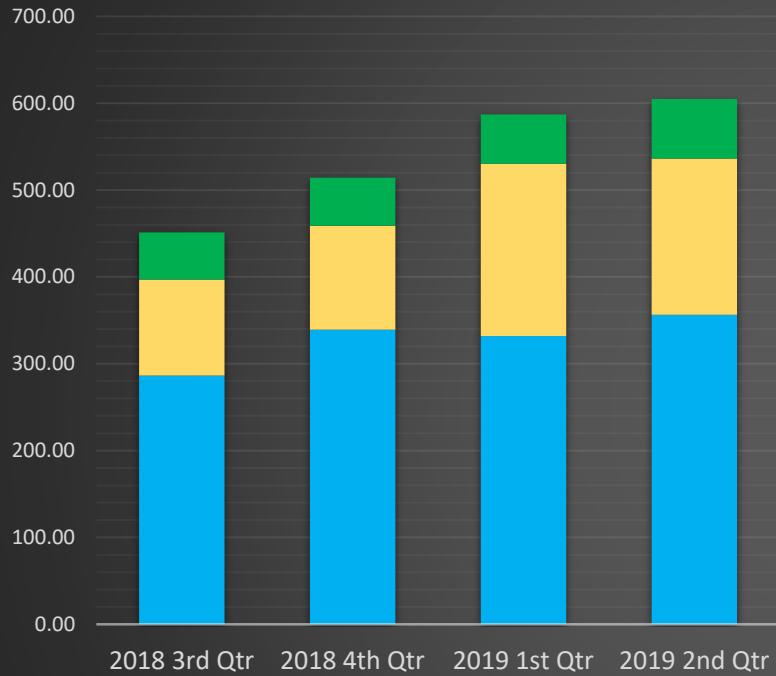

Green Yard Waste Diverted from Landfill And Returned to Public

Tonnage Diverted

Tonnage Returned

- Green Grappler Yard Waste
- Residential Green Yard Waste (Not Including Green Grappler)
- Commerical Green Yard Waste