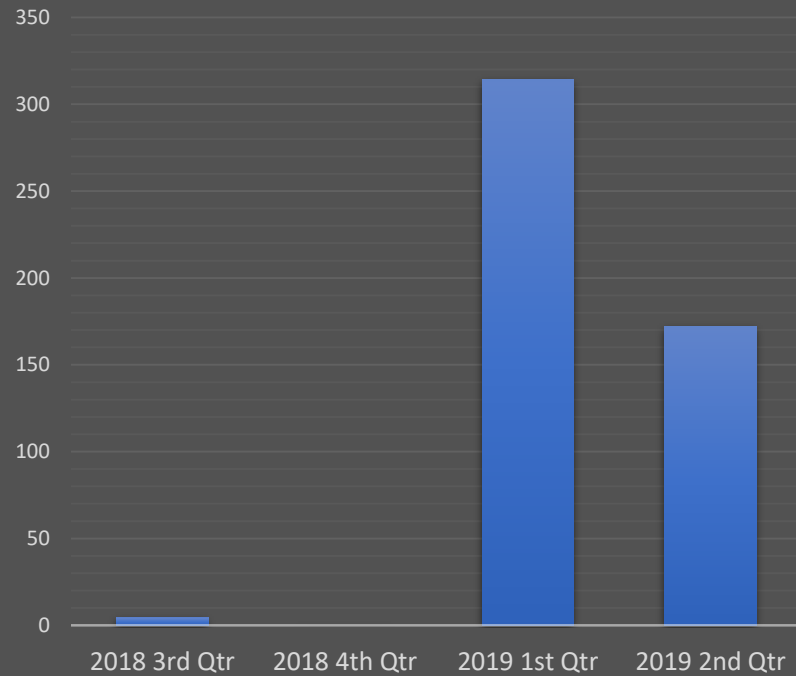

Green Yard Waste Diverted from Landfill And Returned to Public

Tonnage Diverted

Tonnage Returned

- Green Grappler Yard Waste
- Residential Green Yard Waste (Not Including Green Grappler)
- Commerical Green Yard Waste